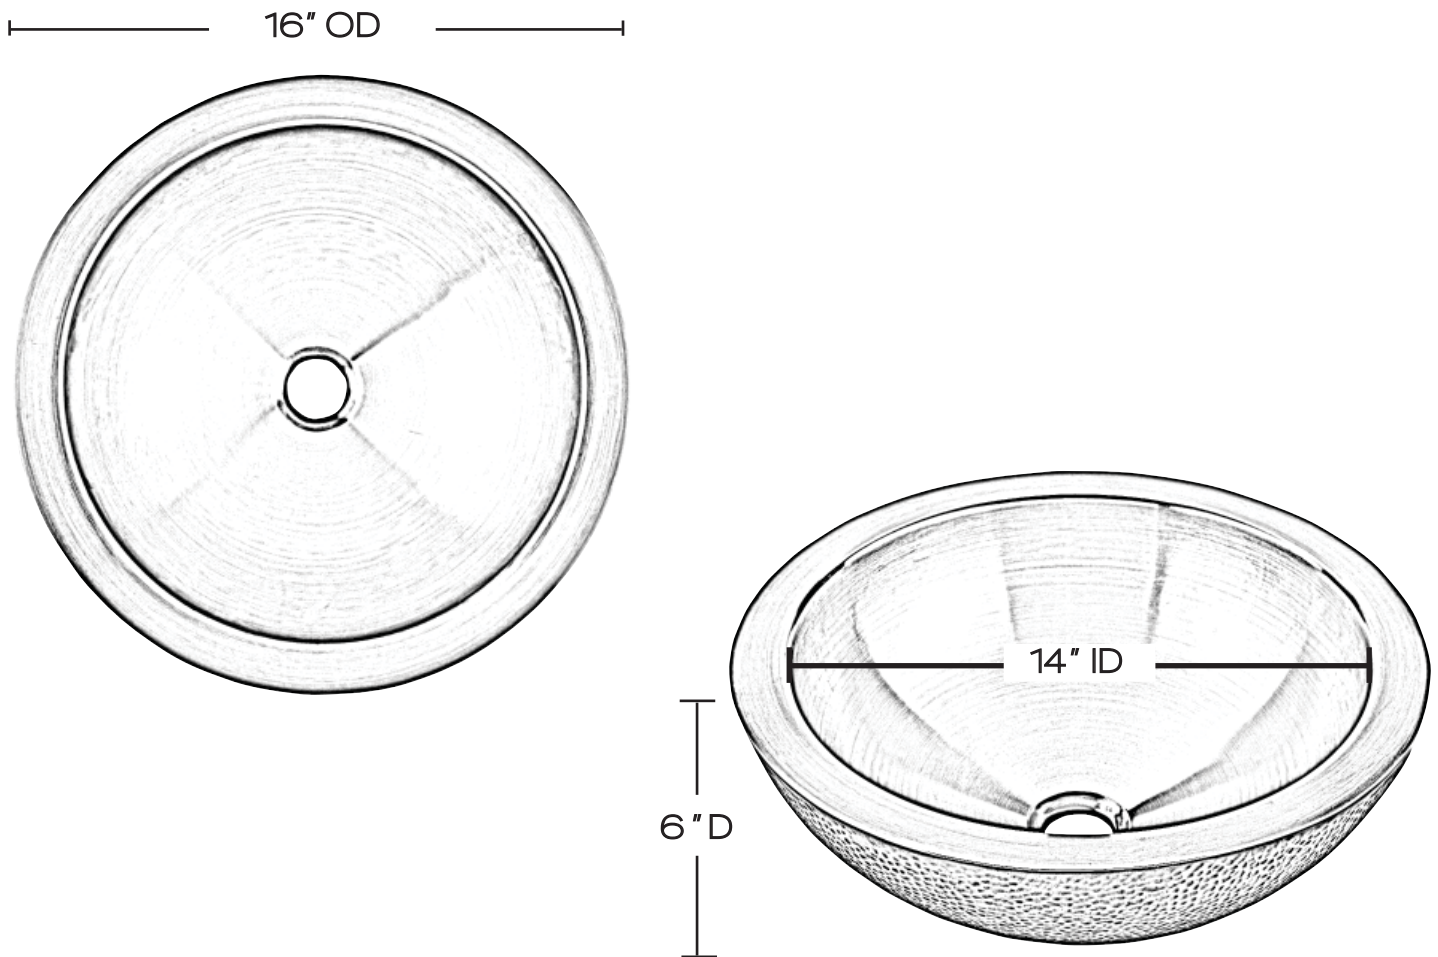

SINK DETAILS

Round Double Wall Handcrafted Solid Copper, Exterior in
Antique Copper Finish Interior in Stainless Steel.

Coordinating drain available.

Mounting Options: Partial Drop-In or Vessel Mount

Your copper sink is handmade and therefore a work of art. Each sink is unique and can vary 1/4" in either direction. We highly recommend waiting to receive your sink before cutting your counter top.